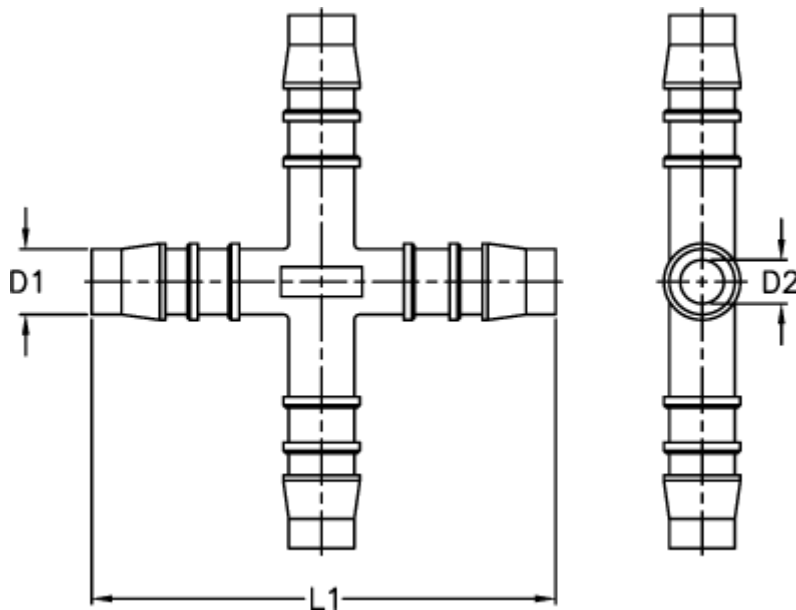

Article number: 027728900005

Description: Norma hose coupling KS 5

## Measures

---

D1 = 5

D2 = 3.0

L1 = 48